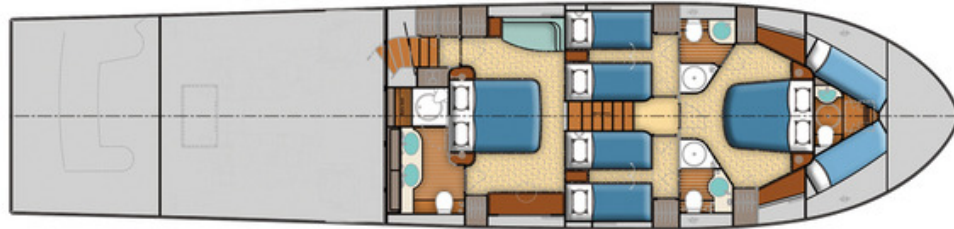

2x Subblue navbow underwater Scooter

2x Stand up Paddle

2x "spare air" mini scuba tank

Snorkeling gear

LAYOUT

Disclaimer

This document is not contractual. All specifications are given in good faith and offered for informational purposes only. The publisher and company do not warrant or assume any legal liability or responsibility for the accuracy, completeness, or usefulness of any information and/or images displayed. Yacht inventory, specifications and charter prices are subject to change without prior notice. None of the text and/or images used in this brochure may be reproduced without written consent from the publisher.